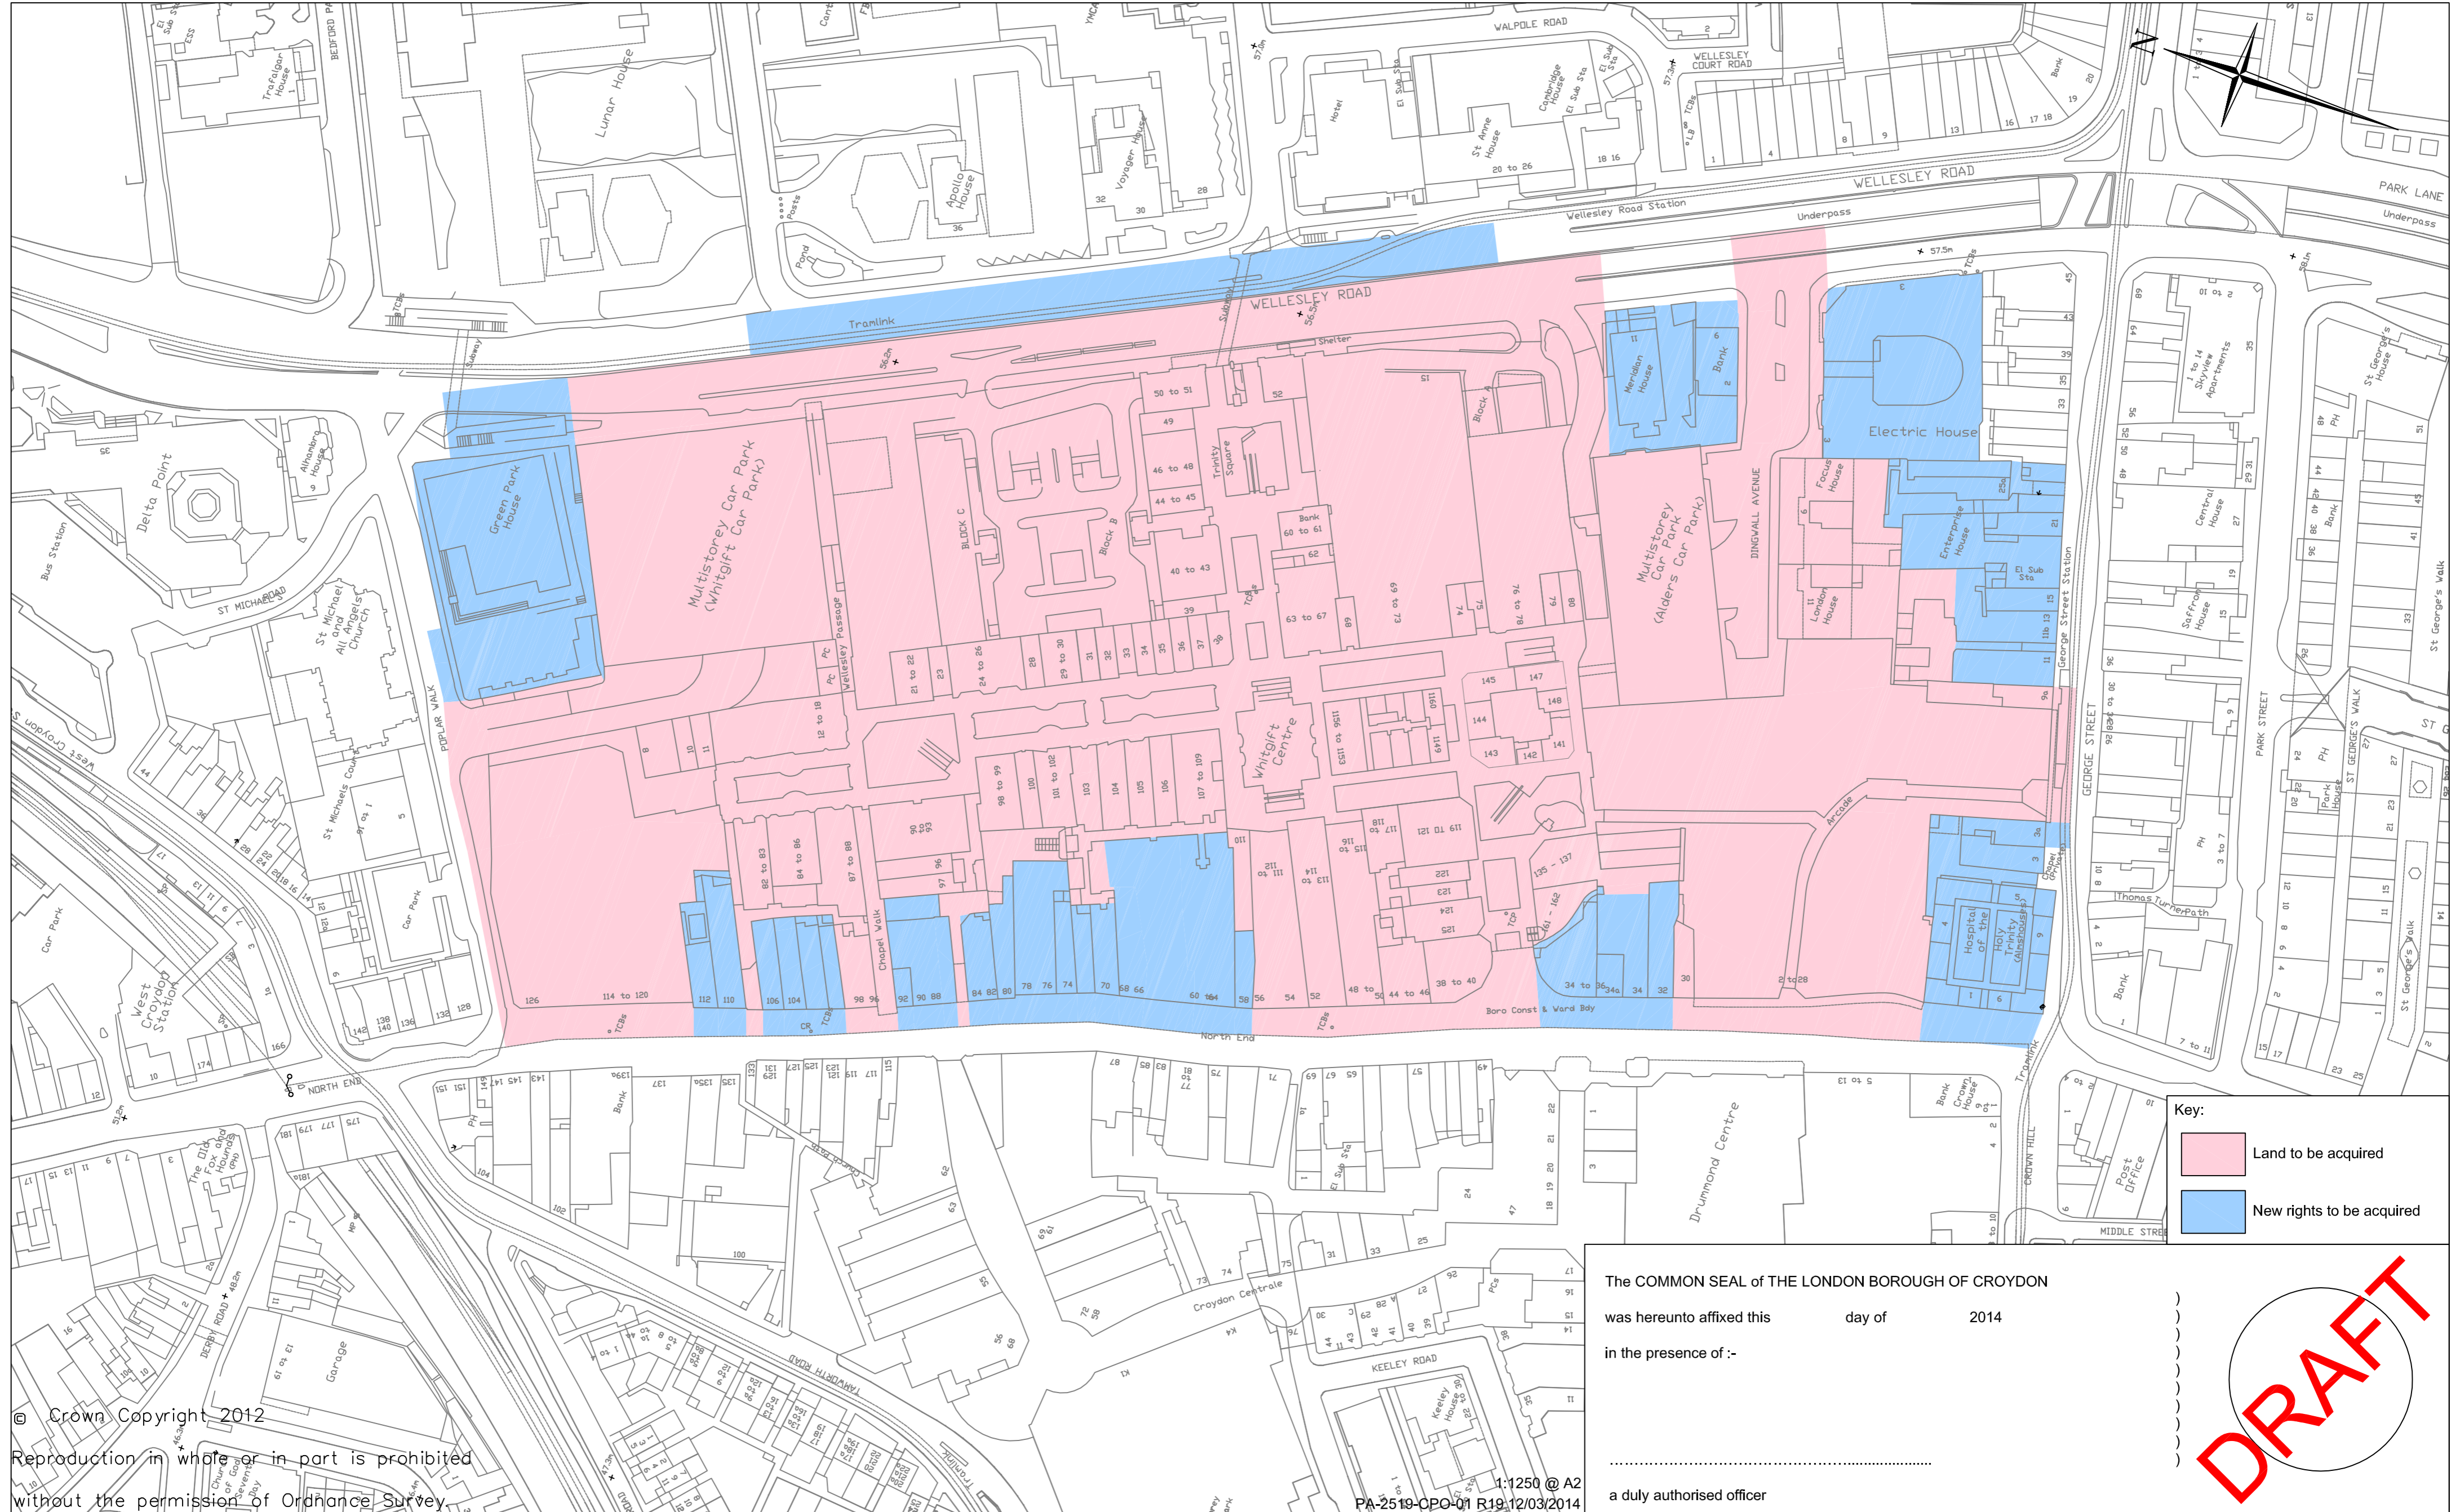

Map Referred to in The London Borough of Croydon (Whitgift Centre and surrounding land bounded by and including parts of Poplar Walk, Wellesley Road, George Street and North End) Compulsory Purchase Order 2014

© Crown Copyright 2012
 Reproduction in whole or in part is prohibited
 without the permission of Ordnance Survey

The COMMON SEAL of THE LONDON BOROUGH OF CROYDON
 was hereunto affixed this day of 2014
 in the presence of :-