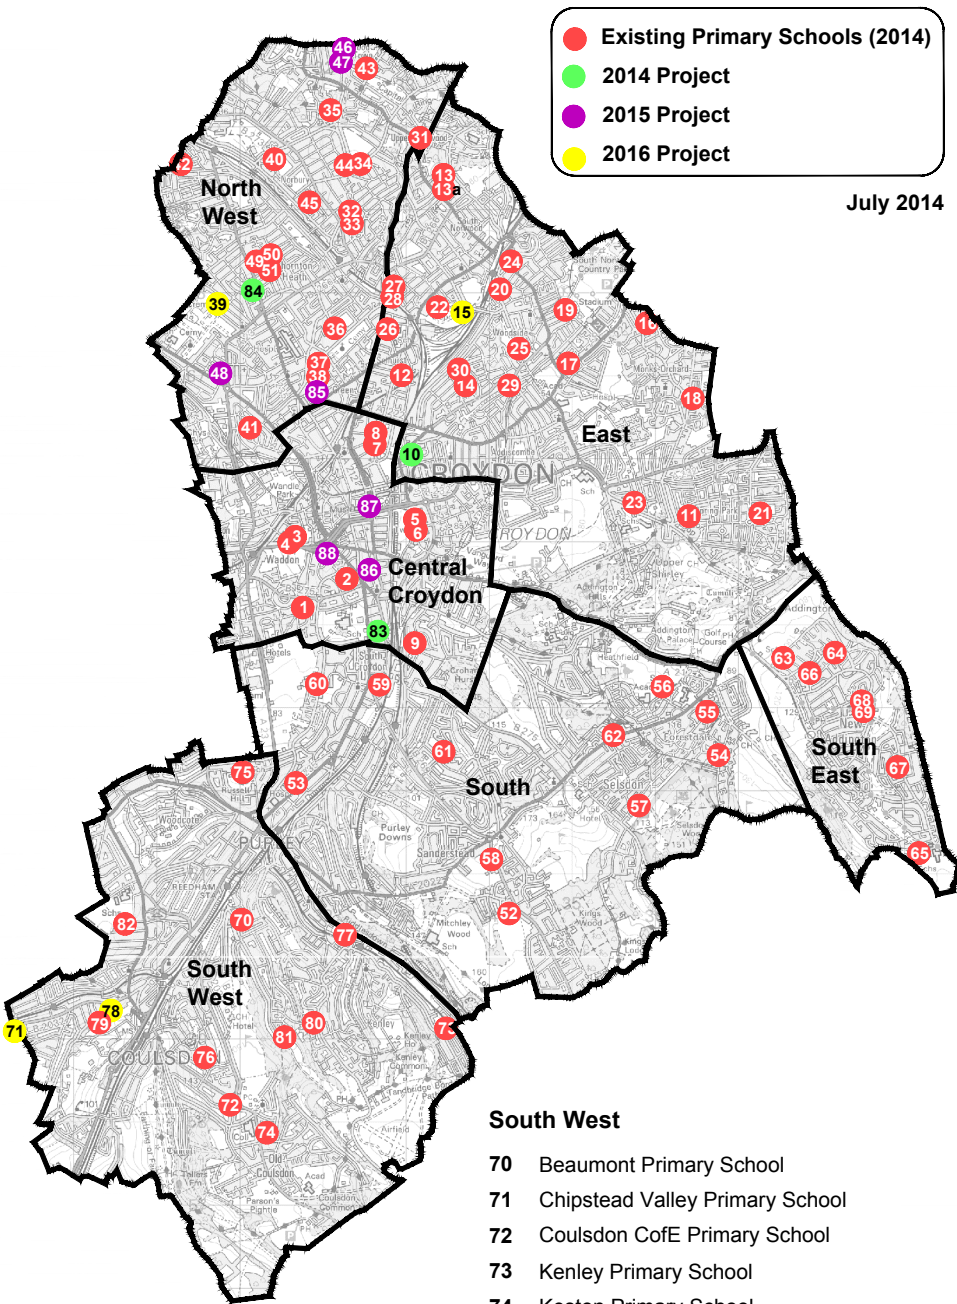

London Borough of Croydon Primary Schools by Planning Area

Central Croydon

- 1 Aerodrome School
- 2 Howard Primary School
- 3 Parish Church C of E Nursery & Infant School
- 4 Parish Church Junior School
- 5 Park Hill Infant School
- 6 Park Hill Junior School
- 7 St Mary's Catholic Infant School
- 8 St Mary's Catholic Junior School
- 9 St Peter's Primary School
- 83 Haling Road
- 86 Aberdeen Road
- 87 Segas House
- 88 Ark Academy Trust-(Site TBC)

East

- 10 Ark Oval Primary Academy
- 11 Harris Academy Benson (Benson)
- 12 Broadmead Primary
- 13-13a Cypress Primary School
- 14 Davidson Primary School
- 15 Heavers Farm Primary School
- 16 Monks Orchard Primary School and Nursery
- 17 Oasis Academy Shirley Park
- 18 Orchard Way Primary School
- 19 Ryelands Primary School
- 20 South Norwood Primary School

North West

- 31 All Saints Primary School
- 32 Beulah Juniors School
- 33 Beulah Nursery and Infant School
- 34 David Livingstone Primary Academy
- 35 Downsview Primary School
- 36 Ecclesbourne Primary - Pegasus Academy Trust
- 37 Elmwood Infant School
- 38 Elmwood Juniors School
- 39 Gonville Academy
- 40 Kensington Avenue Primary School
- 41 Kingsley Primary School
- 42 Norbury Manor Primary School
- 43 Rockmount Primary School
- 44 St Cyprian's Greek Orthodox Primary School
- 45 St James The Great RC Primary and Nursery School
- 46 St Joseph's RC Infant School
- 47 St Joseph's RC Junior School
- 48 West Thornton Primary Academy (Expansion on separate site)
- 49 Winterbourne Infant & Nursery School
- 50 Winterbourne Junior Boys School
- 51 Winterbourne Junior Girls School
- 84 Paxton Free School
- 85 Westways Centre

South East

- 63 Applegarth School
- 64 Castle Hill Primary School
- 65 Fairchildes Primary School
- 66 Good Shepherd Catholic Primary School
- 67 Rowdown Primary School
- 68 Wolsey Infant School
- 69 Wolsey Junior School