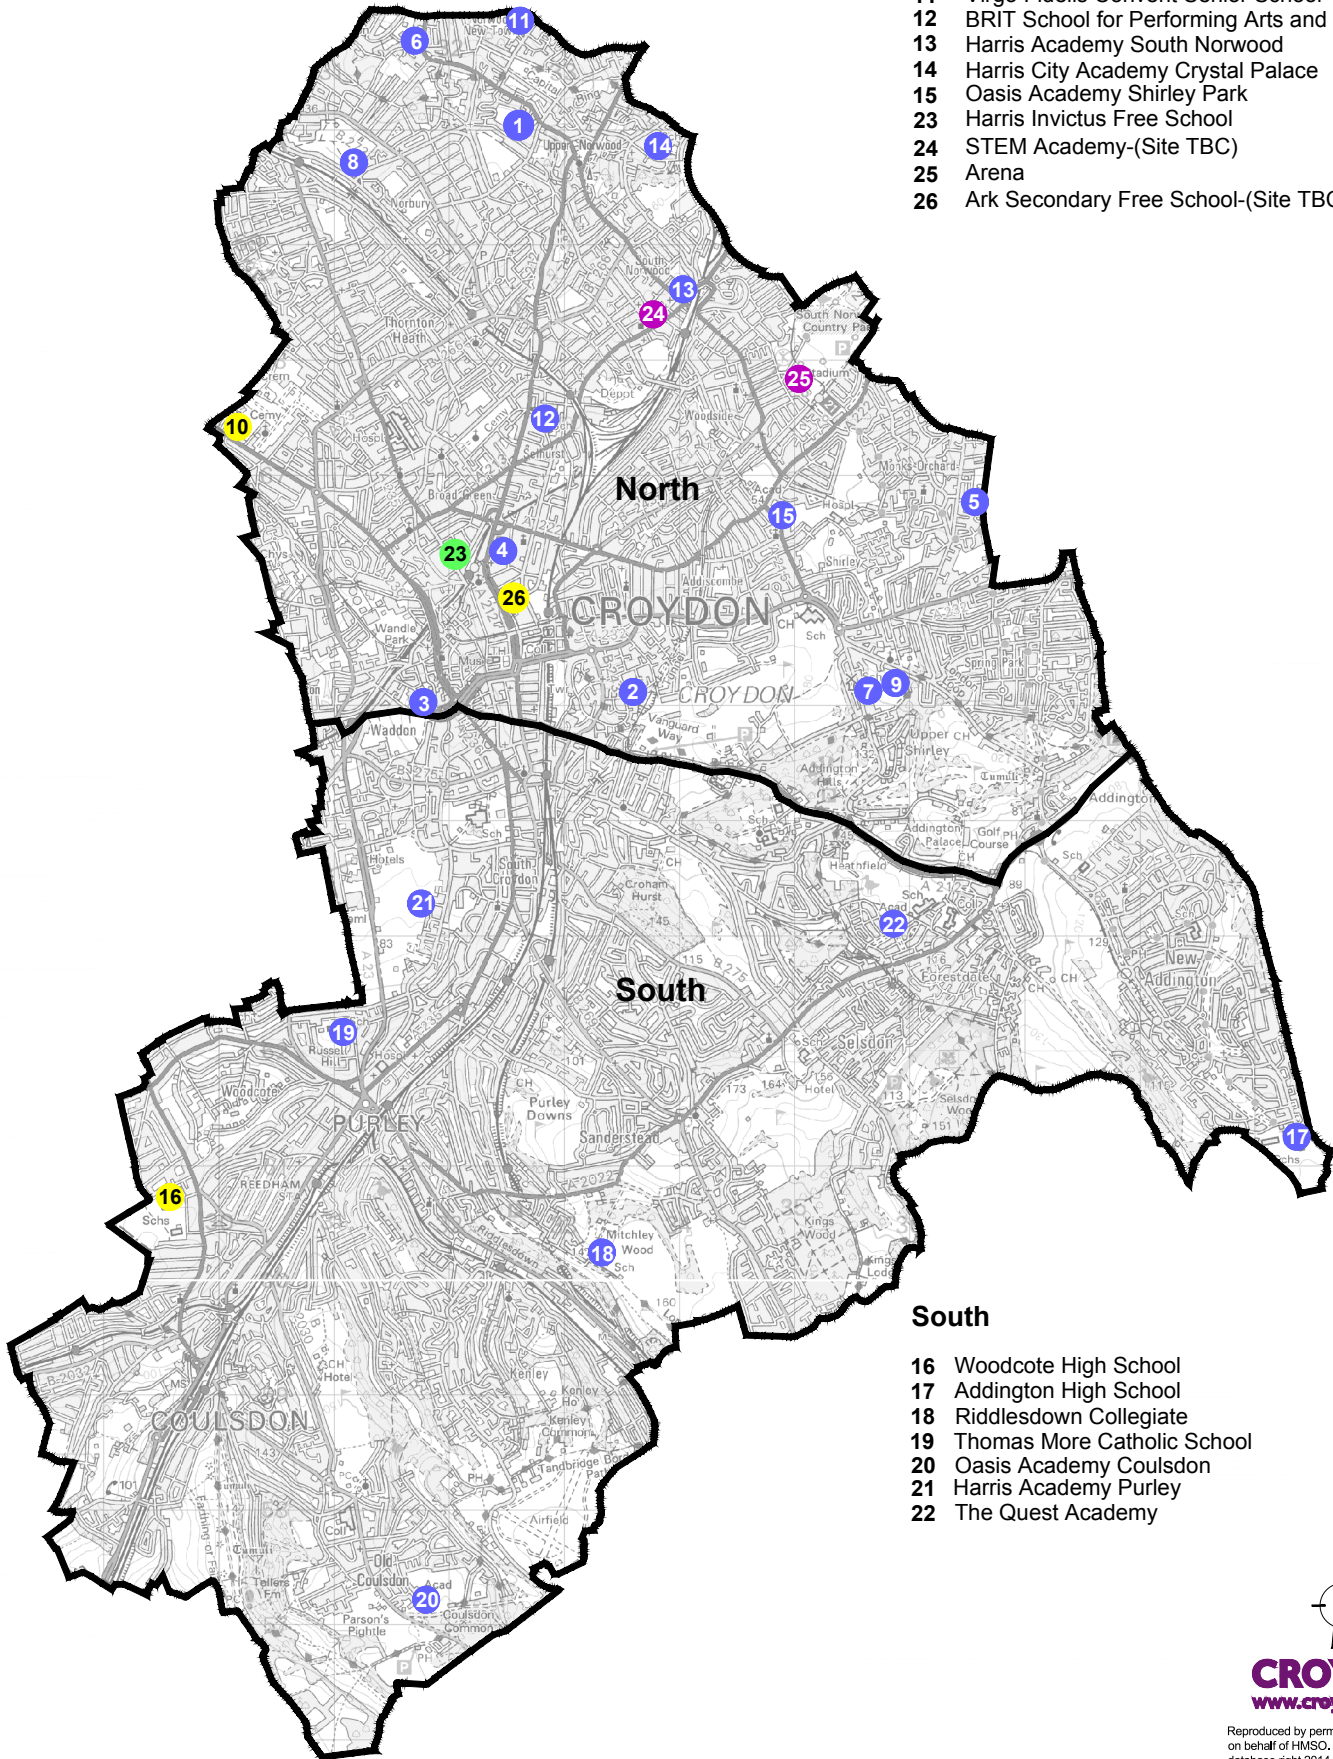

London Borough of Croydon Secondary Schools by Planning Area

- Existing Secondary Schools (2014)
- 2014 Project
- 2015 Project
- 2016 Project

July 2014

North

- 1 Harris Academy Upper Norwood
- 2 Archbishop Tenison's CofE High School
- 3 St Andrew's CofE Voluntary Aided High School
- 4 St Mary's Catholic High School
- 5 Edenham High School
- 6 St Joseph's College
- 7 Coloma Convent Girls' School
- 8 Norbury Manor Business and Enterprise College for Girls
- 9 Shirley High School Performing Arts College
- 10 The Archbishop Lanfranc School
- 11 Virgo Fidelis Convent Senior School
- 12 BRIT School for Performing Arts and Technology
- 13 Harris Academy South Norwood
- 14 Harris City Academy Crystal Palace
- 15 Oasis Academy Shirley Park
- 23 Harris Invictus Free School
- 24 STEM Academy-(Site TBC)
- 25 Arena
- 26 Ark Secondary Free School-(Site TBC)

South

- 16 Woodcote High School
- 17 Addington High School
- 18 Riddlesdown Collegiate
- 19 Thomas More Catholic School
- 20 Oasis Academy Coulsdon
- 21 Harris Academy Purley
- 22 The Quest Academy

CROYDON
www.croydon.gov.uk