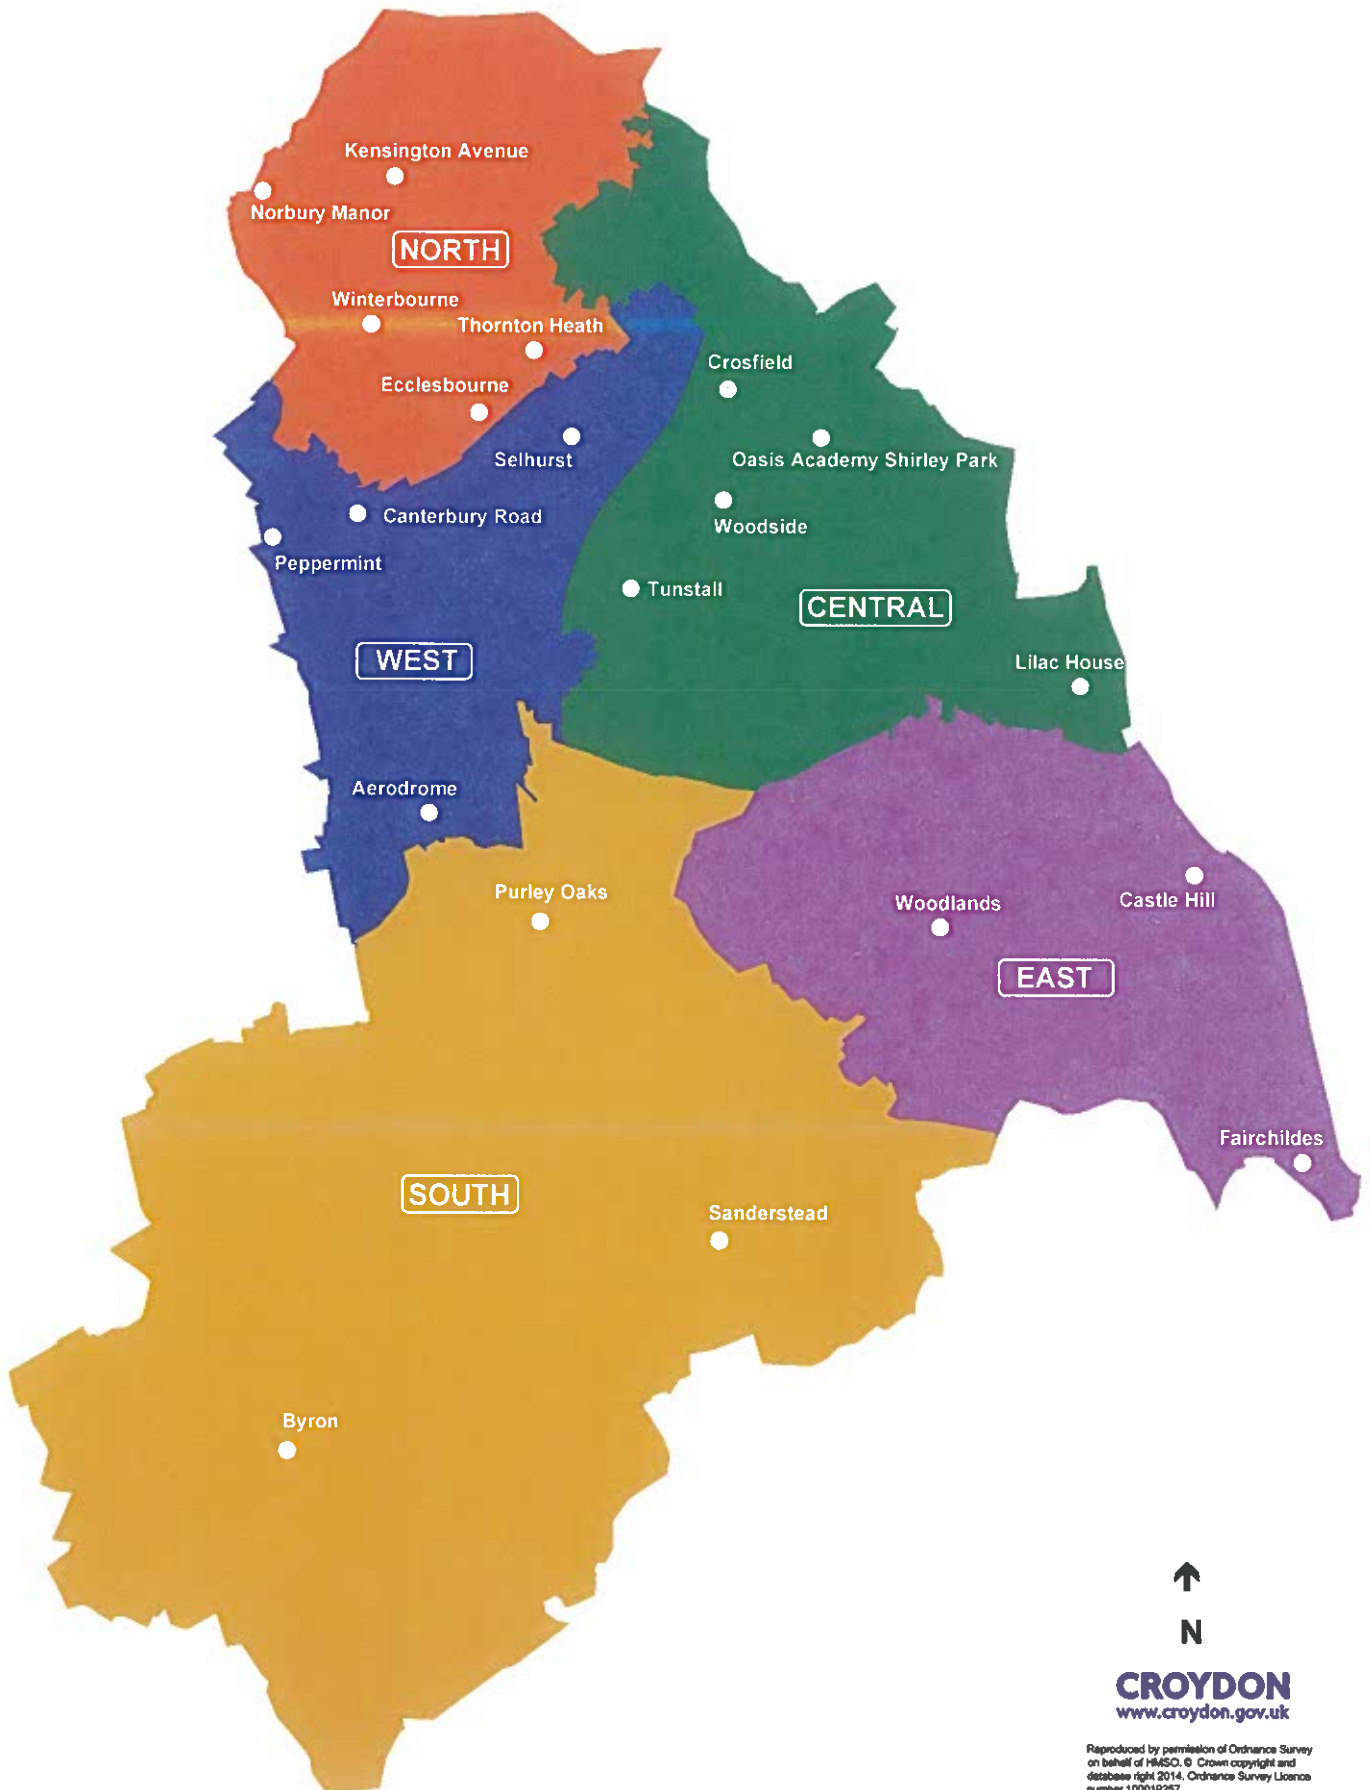

London Borough of Croydon: Children's Centres

April 2014

Children's Centre Locality Map - Key

North

Norbury Manor - designated centre
Kensington Avenue - access point
Woodside - access point
Tunstall - access point
Ecclesbourne - access point

South

Byron - designated centre
Purley Oaks - access point
Sanderstead - access point

East

Woodlands - designated centre
Fairchildes - designated centre
Castle Hill - access point

West

Aerodrome - designated centre
Selhurst - designated centre
Peppermint - access point
Canterbury Road - access point

Central

Crosfield - designated centre
Lilac house - designated centre
Oasis Shirley Park - access point
Woodside - access point
Tunstall - access point