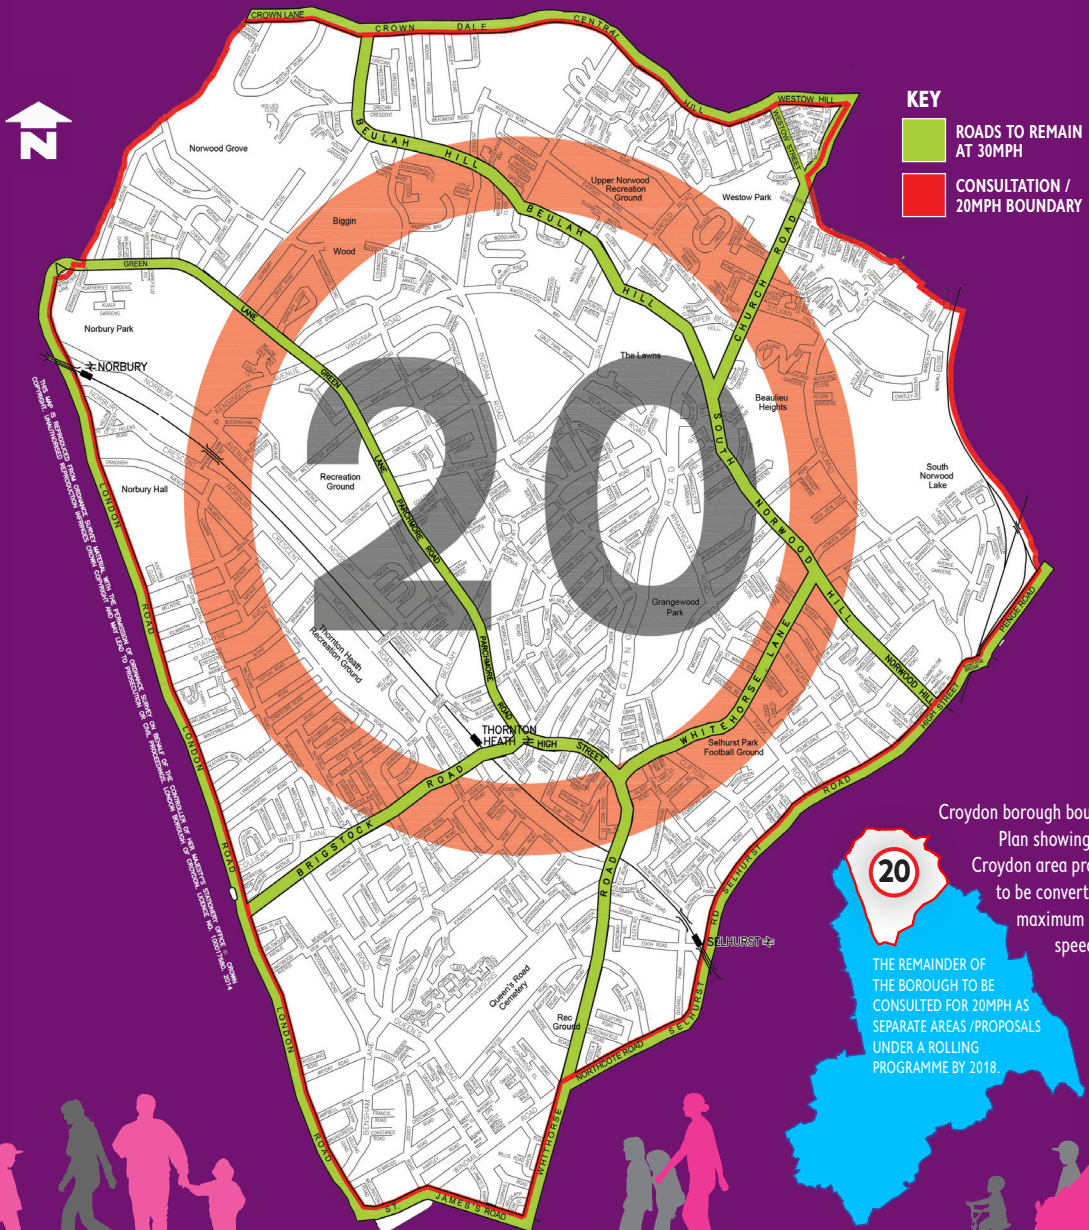

NORTH CROYDON (AREA 1)

20mph? Have your say!

The North Croydon area shown below could soon have a maximum 20mph speed limit

If you are a resident or a business in this area, read more about this proposal and have your say visit www.croydon.gov.uk/20mph to have your say on this proposal by 24 June 2015. Paper copies of the information are available upon request, these can be made available in other languages and formats by calling **020 8726 6000 (ext. 52831)**

Have your say!

This road could soon have a maximum 20mph speed limit

Croydon Council is seeking your view on a proposal to introduce a maximum 20mph speed limit in your area.

If you are a resident or a business in this road, read more about this proposal and have your say visit www.croydon.gov.uk/20mph to have your say on this proposal by 24 June 2015. Paper copies of the information are available upon request, these can be made available in other languages and formats by calling **020 8726 6000 (ext. 52831)**