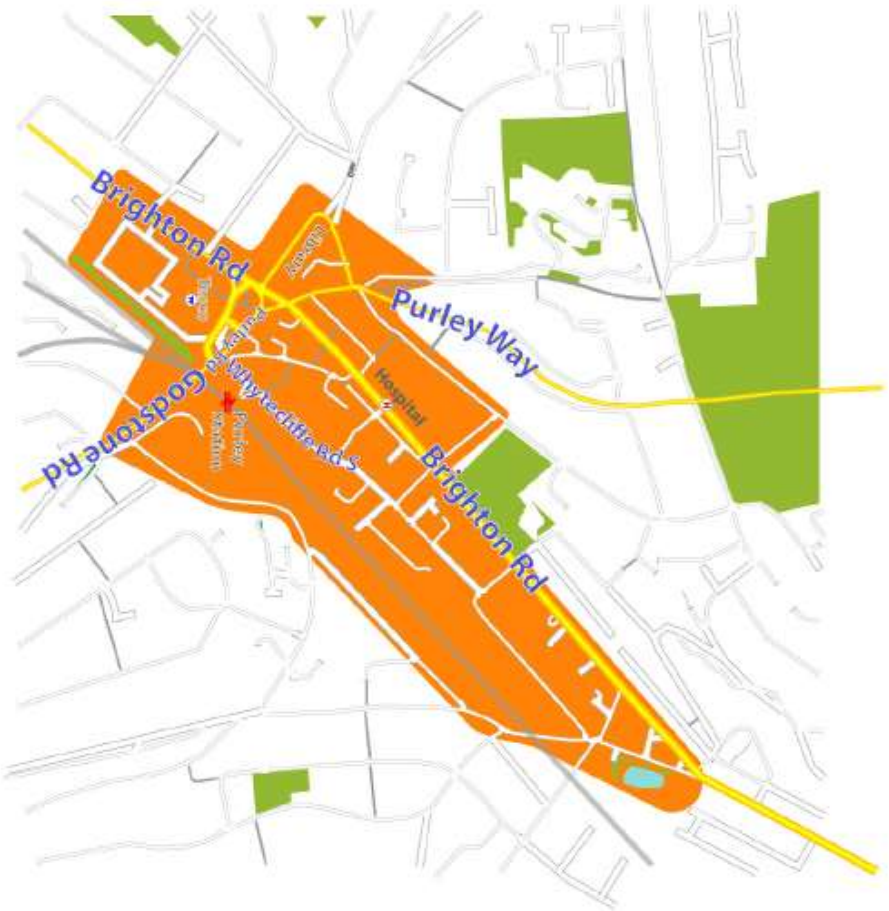

The BID Area

The Purley BID area comprises of the business hereditaments that are enclosed in the orange area of the map above. The majority of the area is within the CR8 2 Postcode, however not all of the CR8 2 postcode area is included and a few extra businesses are included. This is to ensure that the businesses included can be fairly represented by the BID.

The BID boundary runs along and includes both sides the Brighton Road (A23) from the south, starting at the Junction of Lansdowne Road (11 Brighton Road) on the South/East side and opposite the entrance of Lansdowne Road on the North/West side including and down from 48 Brighton Road. This runs along both sides of the (A23) Brighton Road and (A235) Brighton Road and up to and including Capella Court and the junction of Biddulph Road.

The South East Boundary of the BID runs both sides of the road southwards from Capella Court along Riddlesdown Road to Grasmere Road and including both sides of Grasmere Road. The boundary continues from the end of Grasmere Road with the junction of Warren Road towards and including both sides of Approach Road all the way to the Junction of the Godstone Road.

The Purley BID boundary starts on the Godstone Road on both sides North West from the Junction with Downs Court Road in to Purley Centre. Heading North West up both sides of Purley Road and both sides of Banstead Road up to 37 Banstead Road. It includes the other side of the Banstead Road along A2022 Foxley Lane down from 20 Foxley Lane and heading round Purley Library onto the A23. The BID area also includes Russell Hill Road up to the junction with Russell Hill. The BID boundary crosses the Purley Way at 922 Purley Way. The area covers both sides of the Pampisford Road from the start up to the Junction of Christchurch Road on the South and up to and including 39 Pampisford Road on the North. Both sides of Christchurch Road are included joining to the (A235) Brighton Road.